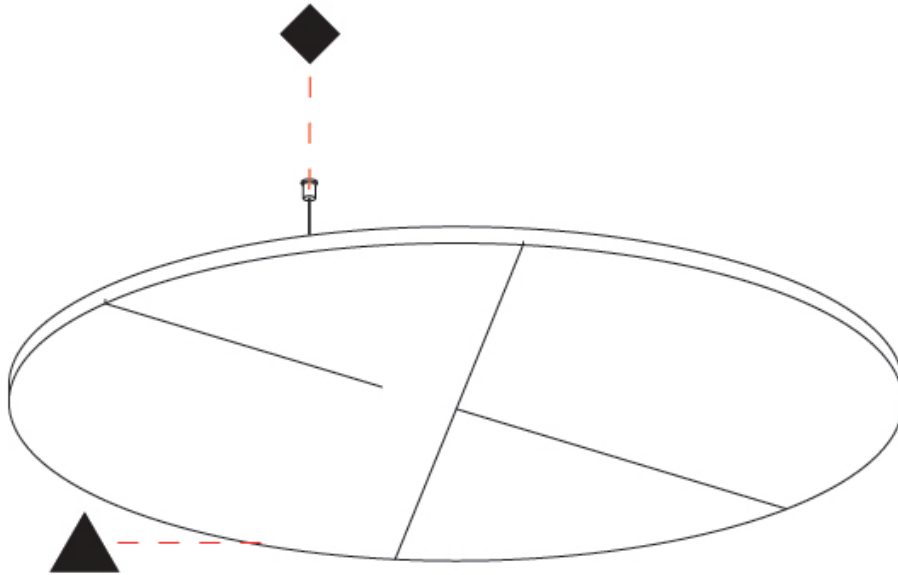

GLORIOUS ACOUSTIC LIGHT PANEL SUSPENSION

A300715-

PROJECT	_____
TYPE	_____
SPECIFIER	_____
QUANTITY	_____
DATE	_____