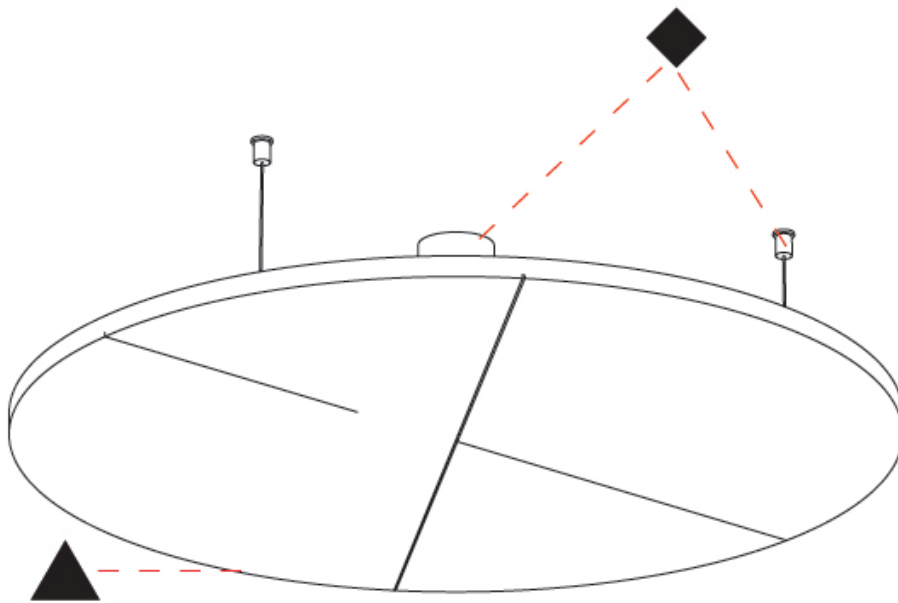

GLORIOUS ACOUSTIC LIGHT PANEL SUSPENSION

A300714-

PROJECT	_____
TYPE	_____
SPECIFIER	_____
QUANTITY	_____
DATE	_____

A