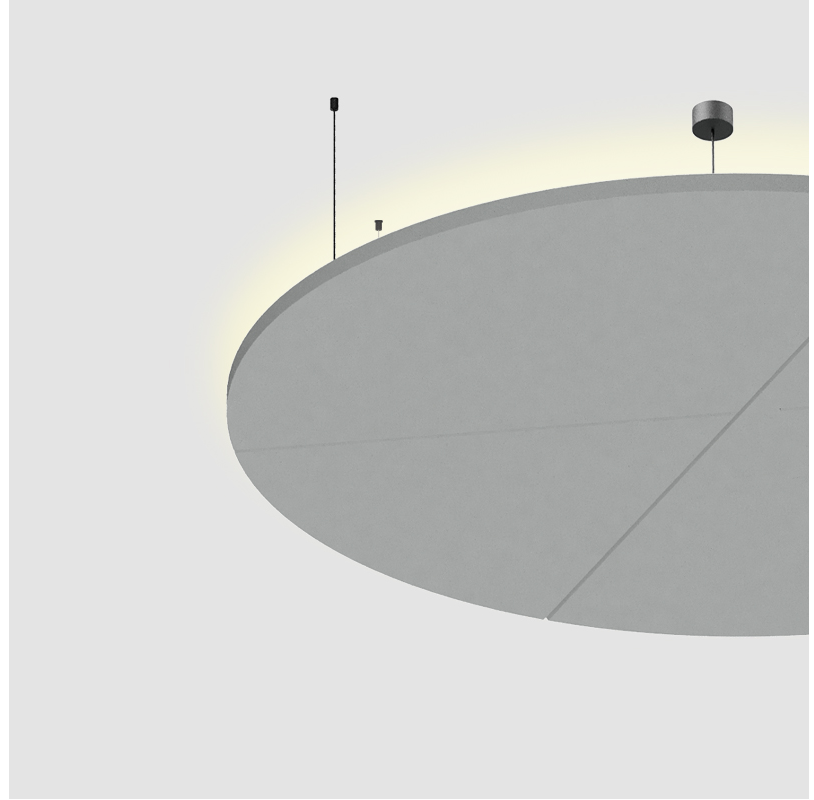

1. To build a product code in our configurator select the specify button on the base model # product page
2. To build a manual product code on this datasheet choose from the options listed below in blue font and add the suffix to the base model #

GENERAL

Series: Glorious Acoustic Light Panel
Partner: Prolicht
Division: Architectural
Installation: Suspension
Product Type: Acoustic
Mounting Location: Ceiling
Light Distribution: Indirect

PHYSICAL

Shape: Round
Diameter (mm): 446
Diameter (in): 17 ⁹/₁₆
Height (mm): 54
Height (in): 2 ¹/₈

Fixture Finish: SSR / BKV / CWI / CRY / HAB / UFT / ITA / RUA / FTG / MYG / LOD / PUS / FRO / FUP / KIA / POP / BLS / SPG / MEY / GOH / CHC / COM / ABZ / JAG / OBR / MOS / ROR

Acoustic Finish: SFW / CYW / SEE / SYN / MTS / PMB / TTN / CYB / STO / DPE / BES / SHB / ARE / ANE / VRD / CRF

Fixture Material: Aluminum
Primary Material: Acoustic

Cable Details: 2000mm / 78 3/4" or 6000mm / 236 1/4" Transparent Cable

ELECTRICAL

Lamp Type: LED (Zhaga Standard)
Input Wattage (W): 10
Total Output Wattage (W): 9.1
Dimming: Non-Dimmable
Driver Included: Yes
Driver Location: Integrated
Driver Type: Constant Current - Universal
Driver Class: Class 2
Input Voltage (V): 120 - 277

LED

Max. Delivered Lumen (lm): 701 / 708 / 730 / 751
Nominal Lumen (lm): 855 / 864 / 890 / 916
CRI: >90 CRI
Lamp Life (hrs): 50000

OPTICAL

RATINGS AND CERTIFICATIONS

Certified By: CSA Certified to UL and CSA Standards
IP rating: IP20

Ø446mm 17 ⁹/₁₆"