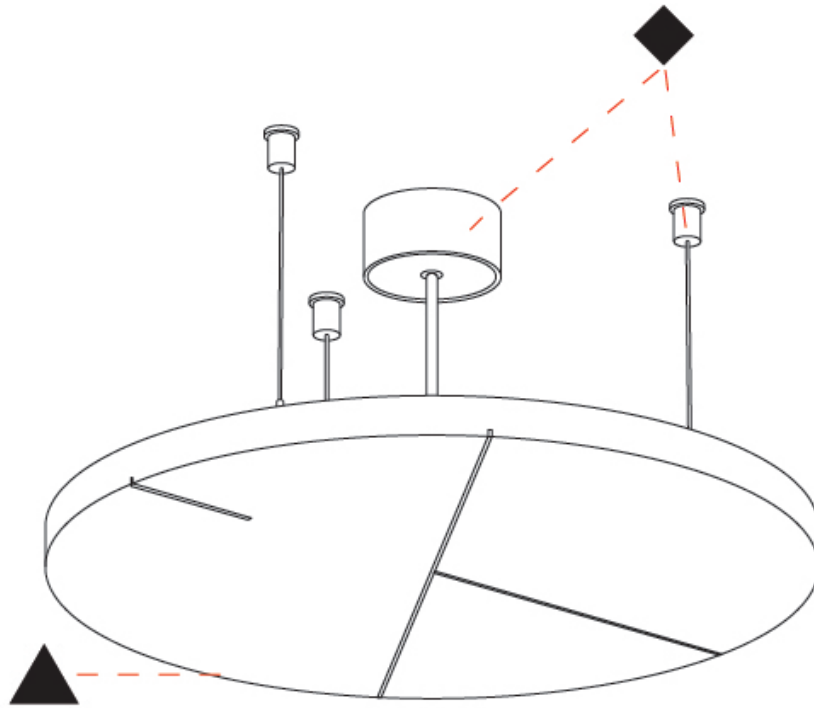

## GLORIOUS ACOUSTIC LIGHT PANEL SUSPENSION

A300712-

PROJECT \_\_\_\_\_

TYPE \_\_\_\_\_

SPECIFIER \_\_\_\_\_

QUANTITY \_\_\_\_\_

DATE \_\_\_\_\_

A