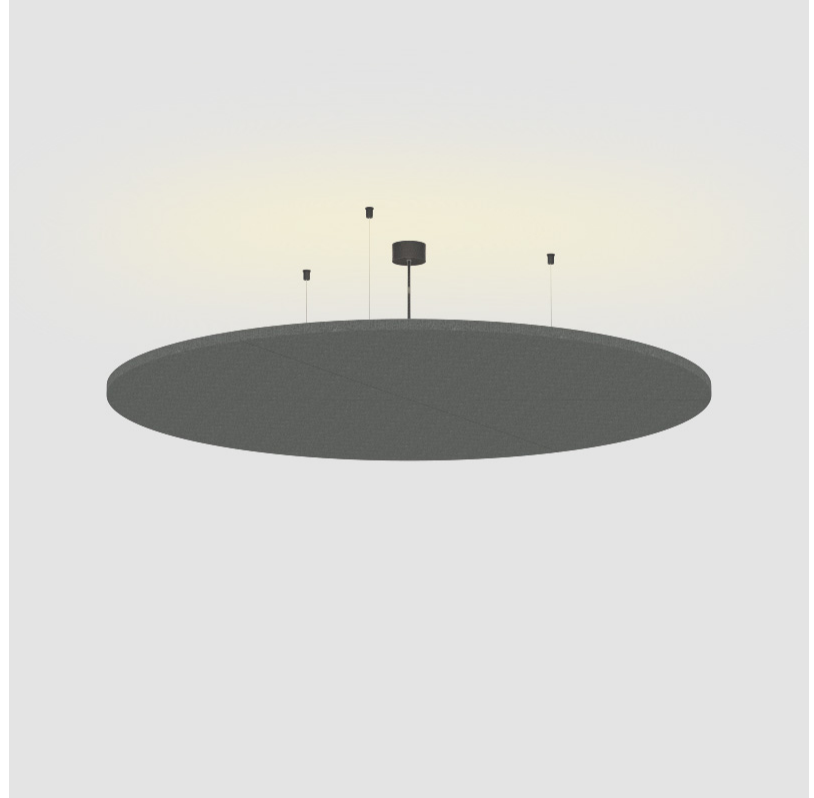

1. To build a product code in our configurator select the specify button on the base model # product page
2. To build a manual product code on this datasheet choose from the options listed below in blue font and add the suffix to the base model #

GENERAL

Series: Glorious Acoustic Light Panel
Partner: Prolicht
Division: Architectural
Installation: Suspension
Product Type: Acoustic
Mounting Location: Ceiling
Light Distribution: Indirect

PHYSICAL

Shape: Round
Diameter (mm): 1416
Diameter (in): 65 3/4
Width (mm): 54
Height (mm): 54
Height (in): 2 1/8

Fixture Finish: SSR / BKV / CWI / CRY / HAB / UFT / ITA / RUA / FTG / MYG / LOD / PUS / FRO / FUP / KIA / POP / BLS / SPG / MEY / GOH / CHC / COM / ABZ / JAG / OBR / MOS / ROR

Acoustic Finish: SFW / CYW / SEE / SYN / MTS / PMB / TTN / CYB / STO / DPE / BES / SHB / ARE / ANE / VRD / CRF

Fixture Material: Aluminum

Primary Material: Acoustic

Cable Details: 2000mm / 78 3/4" or 6000mm / 236 1/4" Transparent Cable

ELECTRICAL

Lamp Type: LED (Zhaga Standard)
Input Wattage (W): 23.8
Total Output Wattage (W): 21.8
Dimming: Non-Dimmable
Driver Included: Yes
Driver Location: Integrated
Driver Type: Constant Current - Universal
Driver Class: Class 2
Input Voltage (V): 120 - 277

LED

Max. Delivered Lumen (lm): 1753 / 1771 / 1824 / 1877
Nominal Lumen (lm): 2138 / 2160 / 2225 / 2290
CRI: >90 CRI
Lamp Life (hrs): 50000

OPTICAL

RATINGS AND CERTIFICATIONS

Certified By: CSA Certified to UL and CSA Standards
IP rating: IP20

Ø1416mm 55 3/4"