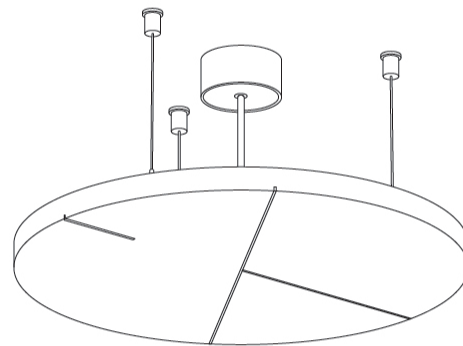

1. To build a product code in our configurator select the specify button on the base model # product page
2. To build a manual product code on this datasheet choose from the options listed below in blue font and add the suffix to the base model #

GENERAL

Series: Glorious Acoustic Light Panel
Partner: Prolicht
Division: Architectural
Installation: Suspension
Product Type: Acoustic
Mounting Location: Ceiling
Light Distribution: Indirect

PHYSICAL

Shape: Round
Diameter (mm): 446
Diameter (in): 17 ⁹/₁₆
Height (mm): 54
Height (in): 2 ¹/₈
Fixture Finish: SSR / BKV / CWI / CRY / HAB / UFT / ITA / RUA / FTG / MYG / LOD / PUS / FRO / FUP / KIA / POP / BLS / SPG / MEY / GOH / CHC / COM / ABZ / JAG / OBR / MOS / ROR

Acoustic Finish: SFW / CYW / SEE / SYN / MTS / PMB / TTN / CYB / STO / DPE / BES / SHB / ARE / ANE / VRD / CRF

Fixture Material: Aluminum
Primary Material: Acoustic

Cable Details: 2000mm / 78 3/4" or 6000mm / 236 1/4" Transparent Cable

ELECTRICAL

Lamp Type: LED (Zhaga Standard)
Input Wattage (W): 10
Total Output Wattage (W): 9.1
Dimming: Non-Dimmable
Driver Included: Yes
Driver Location: Integrated
Driver Type: Constant Current - Universal
Driver Class: Class 2
Input Voltage (V): 120 - 277

LED

Max. Delivered Lumen (lm): 701 / 708 / 730 / 751
Nominal Lumen (lm): 855 / 864 / 890 / 916
CRI: >90 CRI
Lamp Life (hrs): 50000

OPTICAL

RATINGS AND CERTIFICATIONS

Certified By: CSA Certified to UL and CSA Standards
IP rating: IP20

Ø446mm 17 ⁹/₁₆"